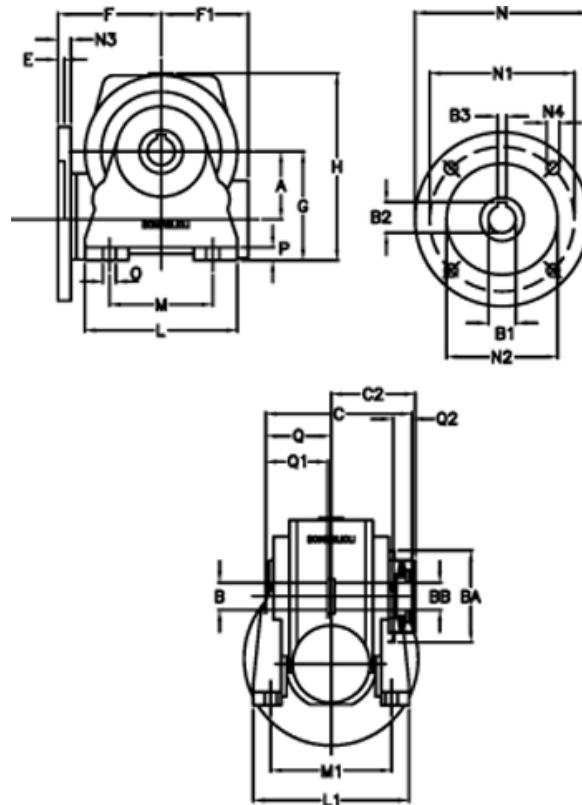

Article number: 390204906012736

Description: Worm Gear with Torque Limiter
VF 49-L2-N-60 P71B5

Measures

a = 49.50	C2 = 63,5	L1 = 124	O = 8.5
B = 25	Description = VF 49N-xx-71B5	m = 63	P = 12
B1 E7 = 14	E = 3.0	M1 = 98.5	Q = 51.0
B2 = 16.3	F = 70	N = 160	Q1 = 41
B3 H9 = 5	F1 = 63	N1 = 130	Q2 = 15
BA = 63	g = 82	N2 = 110	
BB H7 = 14	H = 138.0	N3 = 10.5	
C = 105	L = 110	N4 = 9,5	